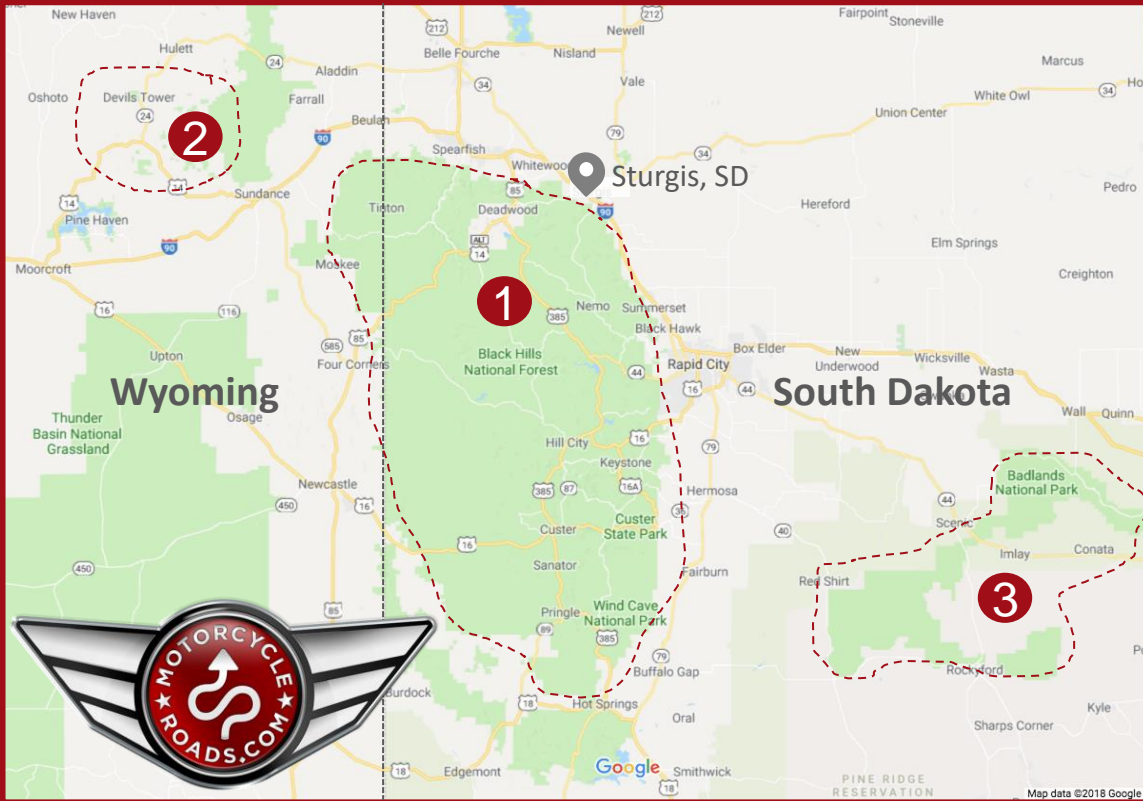

Best Motorcycle Rides Near

STURGIS, SD

The three most popular motorcycle riding regions near Sturgis are:

- 1) the Black Hills,
- 2) the area near Devil's Tower, and
- 3) the Badlands

[CLICK A GUIDE TO LEARN MORE](#)

Motorcycling in the Black Hills

Motorcycling near Devil's Tower

Motorcycling in the Badlands

"As always, I hope you enjoy this and all the motorcycle road, event, club, & favorite places information and content I put out at MotorcycleRoads.com Please make sure your favorite routes are represented on MotorcycleRoads.com so riders can add pictures, comments, videos, and ratings to those motorcycle roads and you can see what other riders think of your favorites and you'll be helping all of us riders have the best rides. Remember – Great Roads lead to Great Rides"